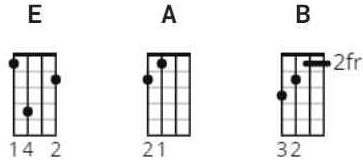

# Big City Chords by Merle Haggard

Difficulty: beginner

Tuning: E A D G B E

## CHORDS

Big City

Written by Merle Haggard and Dean Holloway

c 1981 Shade Tree Music

Performed by Merle Haggard

[Intro]

E A

E B

E

[Verse 1]

E A  
I'm tired of this dirty old city.

E B  
Entirely too much work and never enough play.

E A  
And I'm tired of these dirty old sidewalks.

E B E  
Think I'll walk off my steady job today.

[Chorus]

Big City turn me loose and set me free. **B** **E**

[Outro]

Hey, Big City turn me loose and set me free. **B** **E**