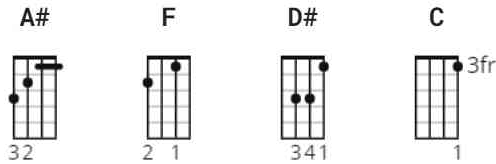

Goin Through The Big D Chords by Mark Chesnutt

Difficulty: beginner
 Tuning: E A D G B E
 Capo: 1st fret

CHORDS

[Intro]

```

e|-----|
B|-----|
G|-----|
D|-----2-----2-1-0-----| x2
A|---0--0---0-0-0-0---2/4---0-0-----3b-|
E|-3b---2b-0-----2b-0-----|
    
```

[Chorus 1]

A#
 I'm goin' through the Big D and don't mean Dallas.
F **A#**
 I can't believe what the judge had to tell us.

A# **D#**
 I got the jeep and she got the palace.
A# **F**
 I'm goin' through the Big D and don't mean Dallas.

[Chorus 2]

A#
 I'm goin' through the Big D and don't mean Dallas.
F **A#**
 I can't believe what the judge had to tell us.
A# **D#**
 I got the jeep and she got the palace.
A# **F** **A#**
 I'm goin' through the Big D and don't mean Dallas.

[Solo]

A# A#
F A#
A# D#
A# F A#

[Chorus 3]

A#
 I'm goin' through the Big D and don't mean Dallas.
F **A#**
 I can't believe what the judge had to tell us.
A#
 I got the jeep and she got the
A# **A#** **A#** **D#**
 two bedroom, mortgage is due, sidin' light blue, palace.
A# **F** **A#**
 I'm goin' through the Big D and don't mean Dallas.
 N.C.
 I'm goin' through the Bid D and don't mean Dallas.