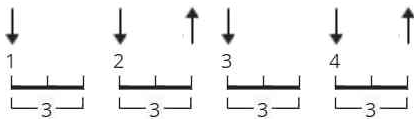

Prop Me Up Beside The Juke Box If I Die Chords

by Joe Diffie

Difficulty: intermediate

Tuning: E A D G B E

CHORDS

STRUMMING

141 bpm

Artist: Joe Diffie