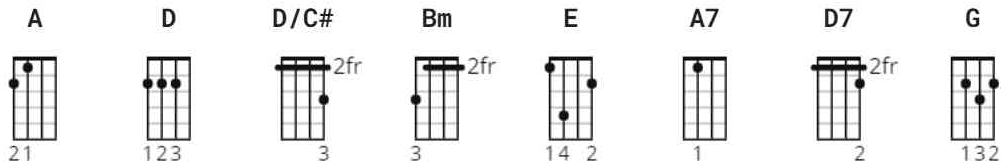

Prop Me Up Beside The Juke Box If I Die Chords

by Joe Diffie

Difficulty: intermediate

Tuning: E A D G B E

CHORDS

STRUMMING

141 bpm

Artist: Joe Diffie

Song: Prop Me Up Beside The Juke Box (If I Die)

[Intro]

A D

[Verse 1]

A D
Well I ain't afraid of dying, it's the thought of being dead
D/C# Bm E
I wanna go on being me once my eulogy's been read
A D
Don't spread my ashes out to sea, don't lay me down to rest
D/C# Bm E
You can put my mind at ease if you fill my last request

[Verse 2]

A G A
Just let my headstone be a neon sign
E
Just let it burn in memory of all of my good times