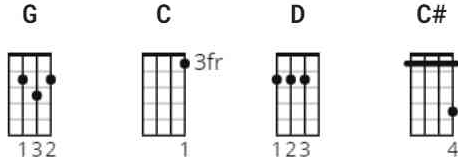

Tush Chords by ZZ Top

Difficulty: intermediate

Tuning: E A D G B E

CHORDS

Tabbed By: Belavista Man

On: 26/05/07

E-mail: anthonybentley@hotmail.co.uk

The chords to this song are fairly simple. Most of the chords are played in a boogie take this for example;

Shuffle in E:

```

e|-----|
B|-----|
G|-----|
D|-----|
A|-2-2-4-2-2-2-4-2---|
E|-0-0-0-0-0-0-0-0---| Etc.

```

But the G in the intro and at the beginning of the verses is more of a riff, and is played like so:

```

e|-----|
B|-----|
G|-----5-3-5-3~5-3-5-3~|
D|-5x-x-5-3-5-----5-3-5-|
A|-5x-x-----|
E|-3x-x-----|

```

And that's the explanation, here's the chords:

[Verse]

```

      G
I been up, I been down.
                C
Take my word, my way around.
      G
I aint askin for much.
      D                C
I said, lord, take me downtown,
                G      C C# D
Im just lookin for some tush.

```

[Verse 2]

G
I been bad, I been good,
 C
Dallas, texas, hollywood.
 G
I aint askin for much.
 D **C**
I said, lord, take me downtown,
 G **C C# D**
Im just lookin for some tush.

[Solo]

[Verse 3]

G
Take me back way back home,
 C
Not by myself, not alone.
 G
I aint askin for much.
 D **C**
I said, lord, take me downtown,
 G
Im just lookin for some tush.