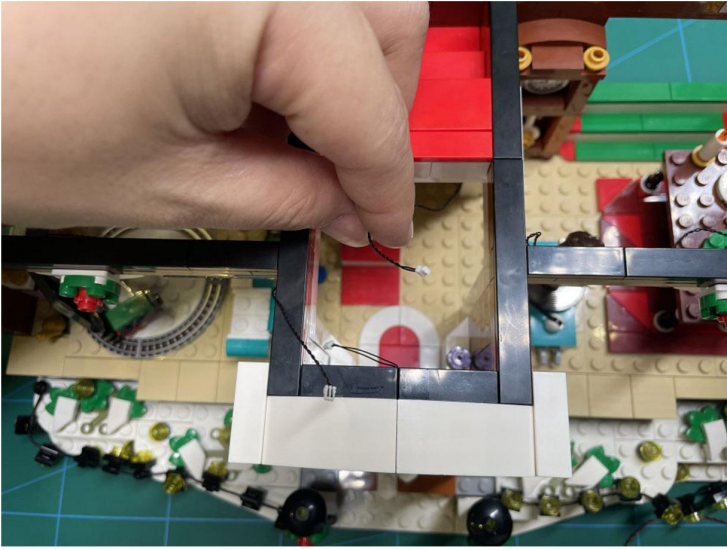

# Led Light Installation Guide

## LEGO 21330 Ideas Home Alone

The following steps are the remote control version installation instructions