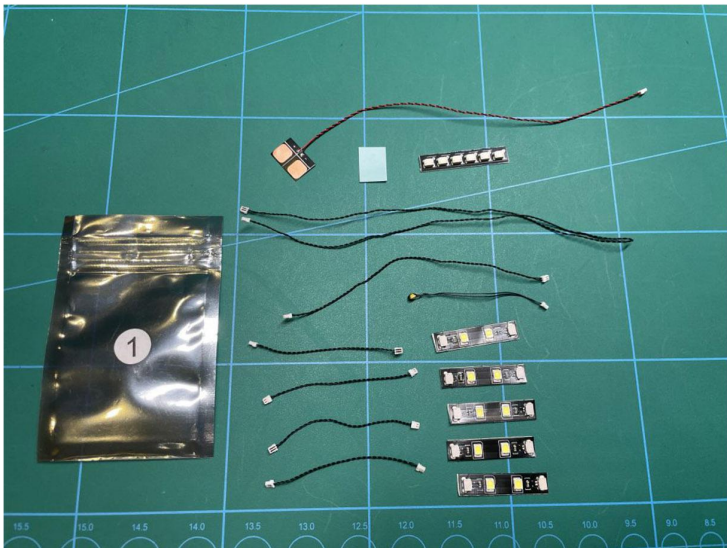

# Led Light Installation Guide

## LEGO 21330 Ideas Home Alone

The following steps are the remote control version installation instructions