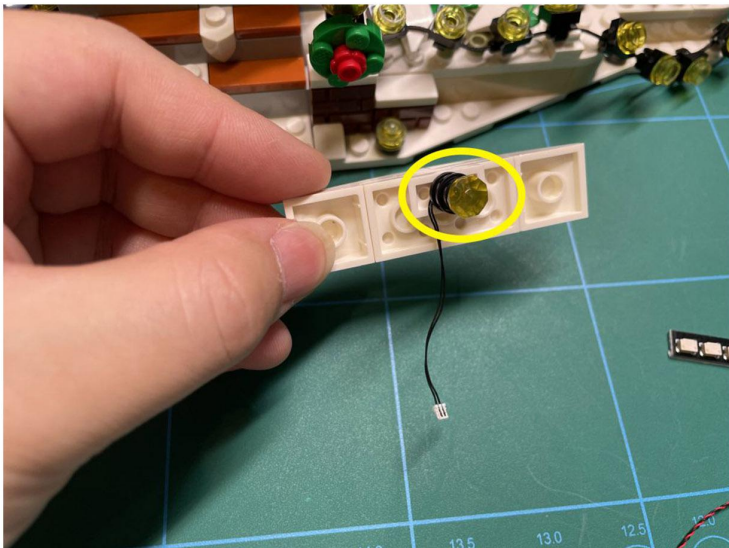

# Led Light Installation Guide

## LEGO 21330 Ideas Home Alone

The following steps are the remote control version installation instructions