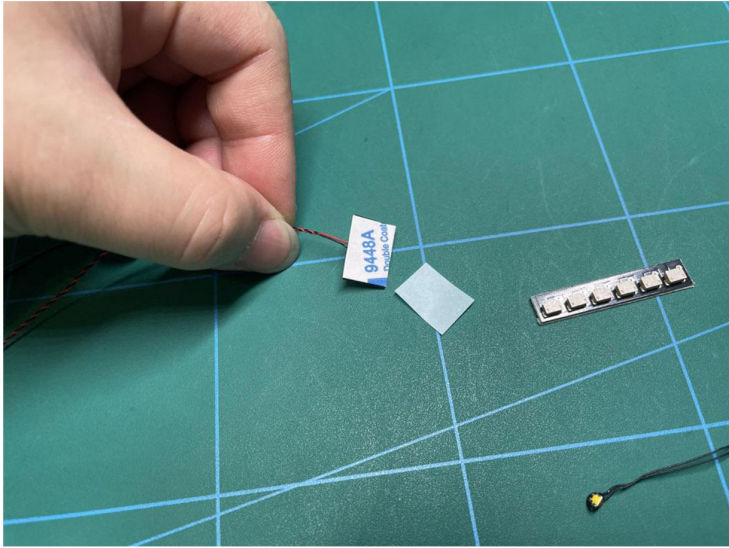

# Led Light Installation Guide

## LEGO 21330 Ideas Home Alone

The following steps are the remote control version installation instructions