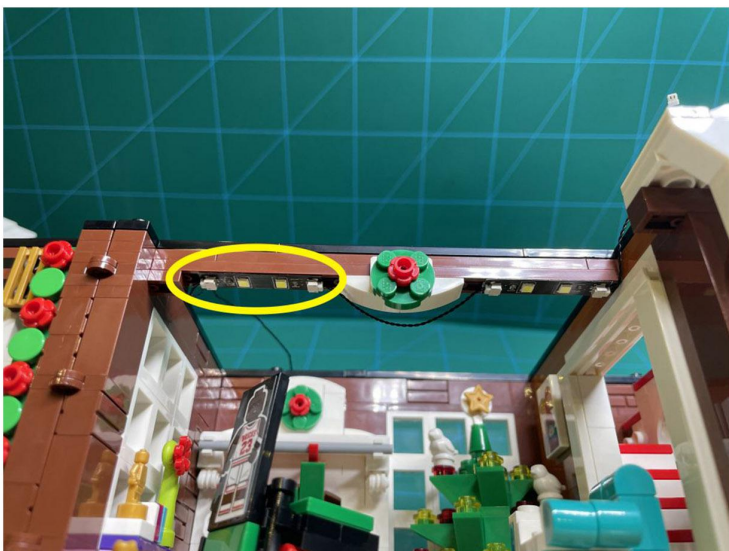

# Led Light Installation Guide

## LEGO 21330 Ideas Home Alone

The following steps are the remote control version installation instructions