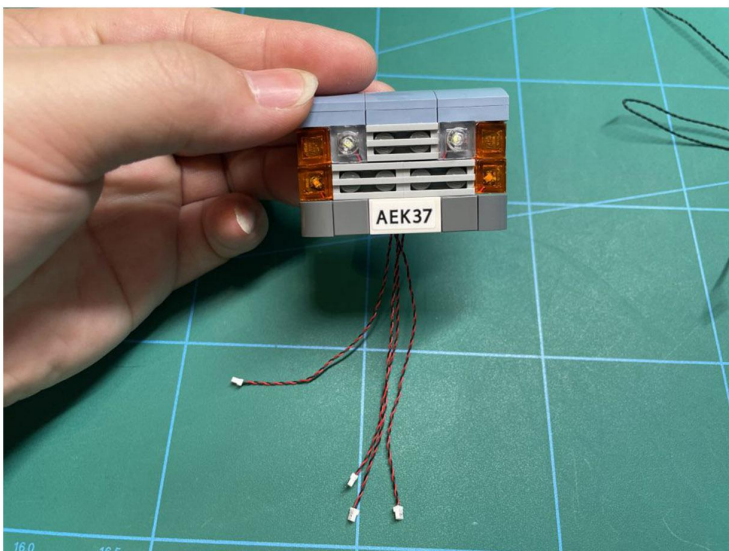

## LEGO 21330 Ideas Home Alone

The following steps are the remote control version installation instructions