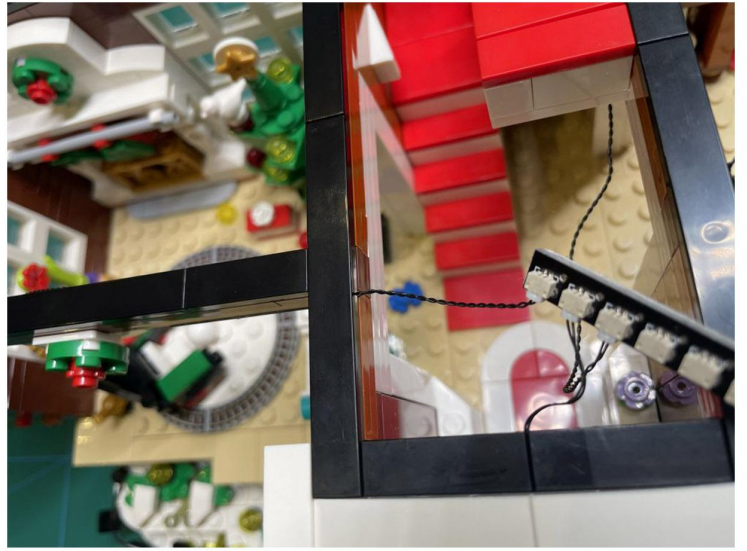

# Led Light Installation Guide

## LEGO 21330 Ideas Home Alone

The following steps are the remote control version installation instructions