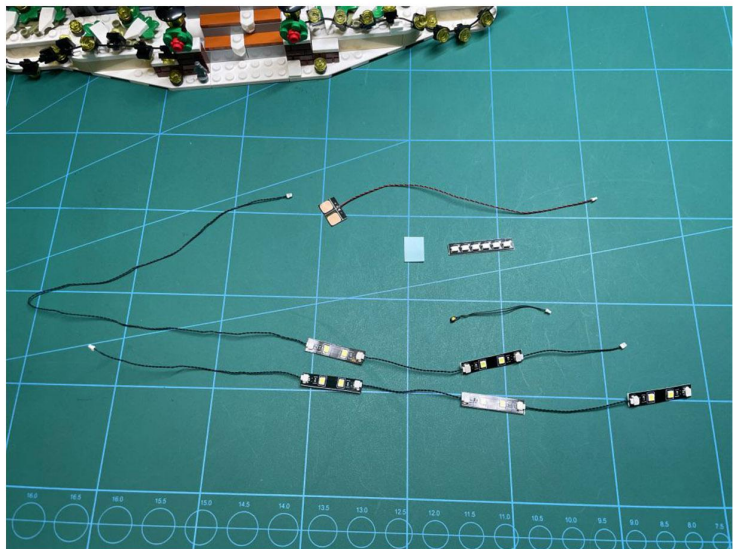

# Led Light Installation Guide

## LEGO 21330 Ideas Home Alone

The following steps are the remote control version installation instructions