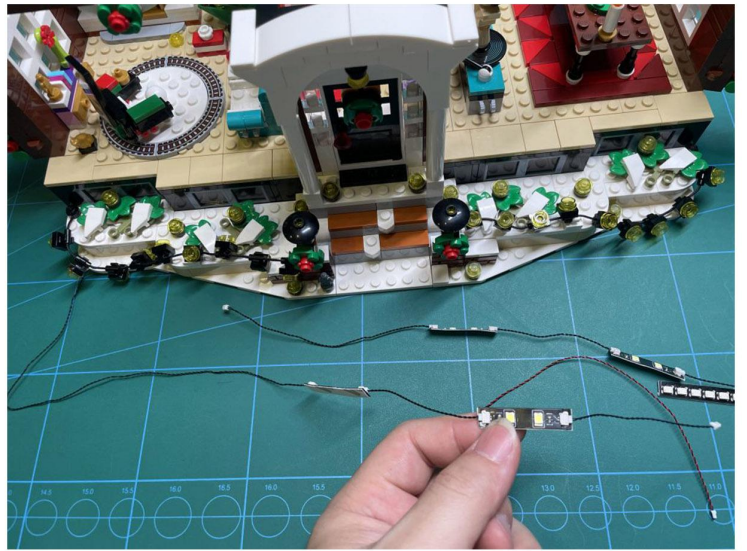

# Led Light Installation Guide

## LEGO 21330 Ideas Home Alone

The following steps are the remote control version installation instructions