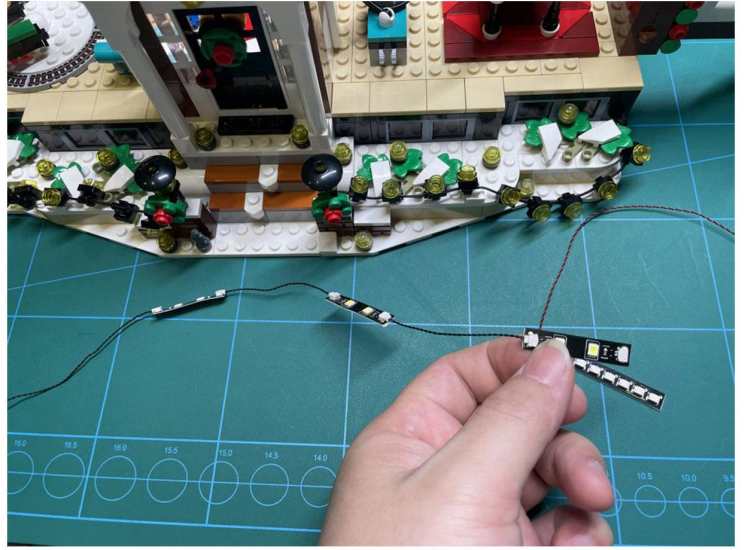

# Led Light Installation Guide

## LEGO 21330 Ideas Home Alone

The following steps are the remote control version installation instructions