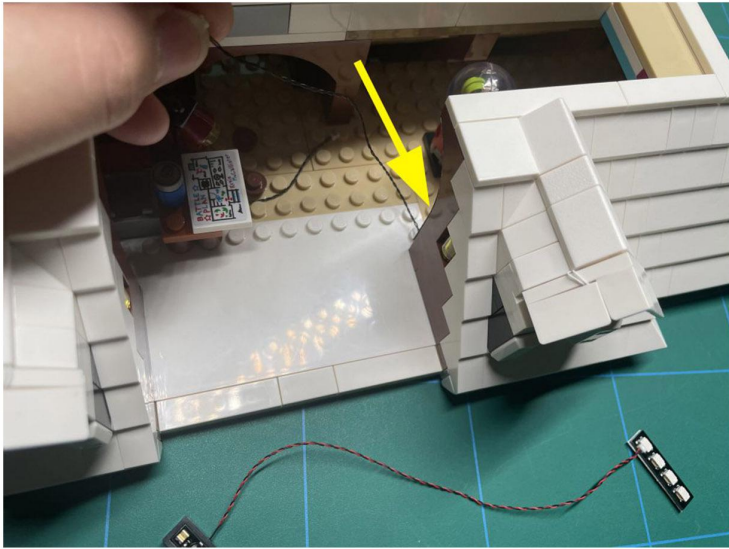

# Led Light Installation Guide

## LEGO 21330 Ideas Home Alone

The following steps are the remote control version installation instructions