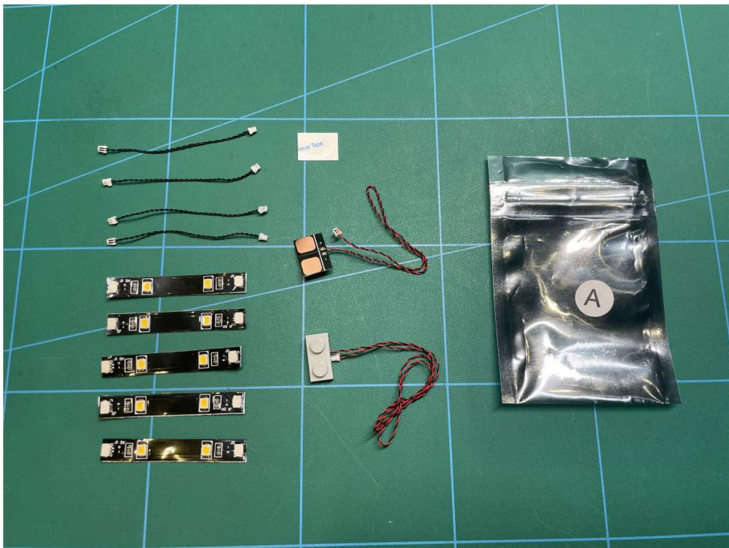

## LEGO 21330 Ideas Home Alone

The following steps are the remote control version installation instructions