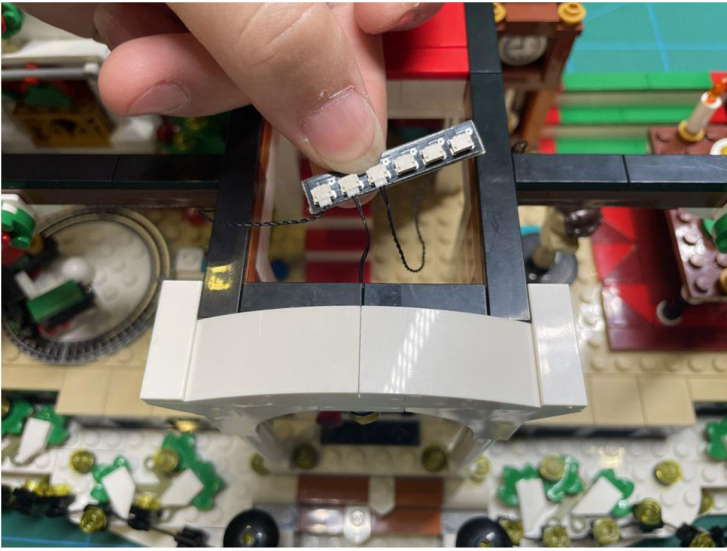

# Led Light Installation Guide

## LEGO 21330 Ideas Home Alone

The following steps are the remote control version installation instructions