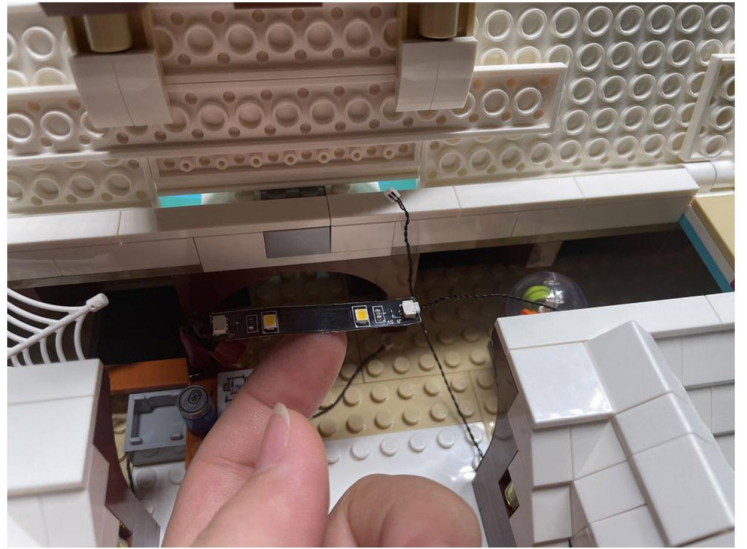

# Led Light Installation Guide

## LEGO 21330 Ideas Home Alone

The following steps are the remote control version installation instructions