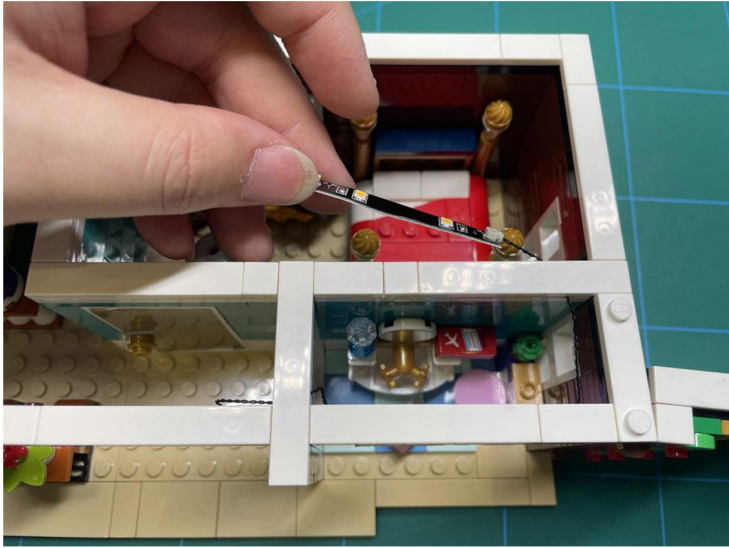

# Led Light Installation Guide

## LEGO 21330 Ideas Home Alone

The following steps are the remote control version installation instructions