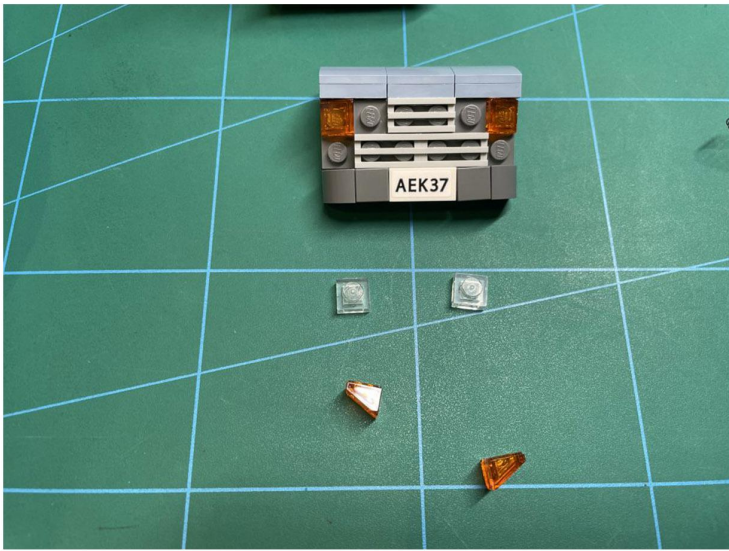

## LEGO 21330 Ideas Home Alone

The following steps are the remote control version installation instructions