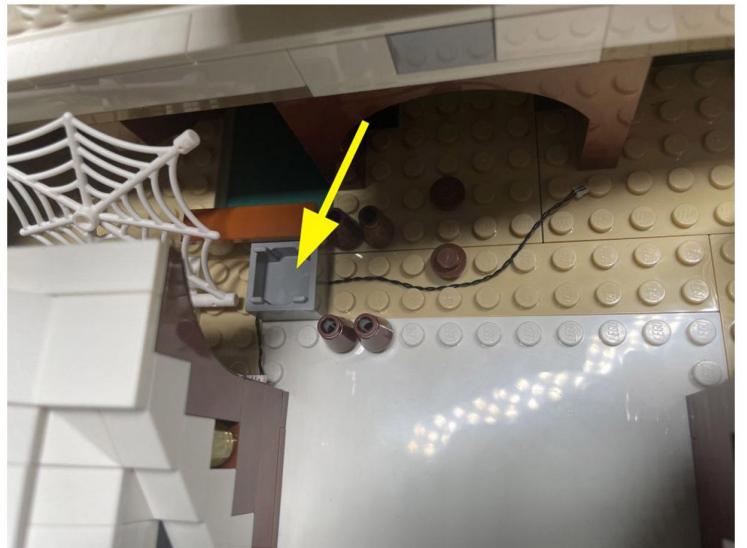

# Led Light Installation Guide

## LEGO 21330 Ideas Home Alone

The following steps are the remote control version installation instructions