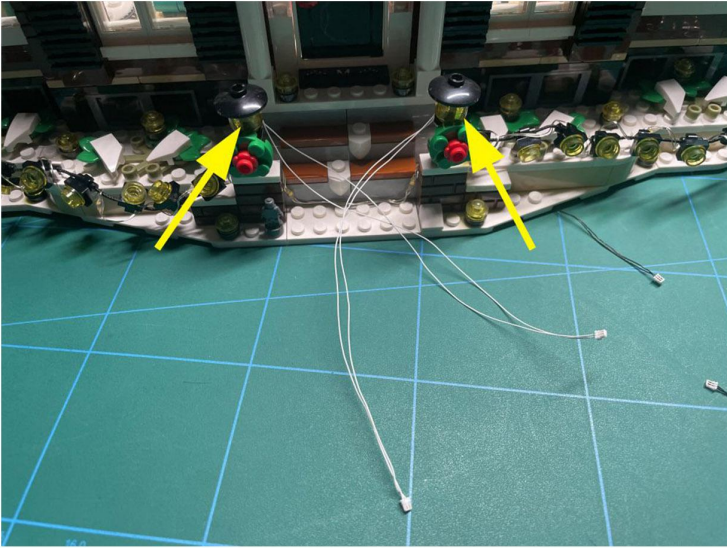

# Led Light Installation Guide

## LEGO 21330 Ideas Home Alone

The following steps are the remote control version installation instructions