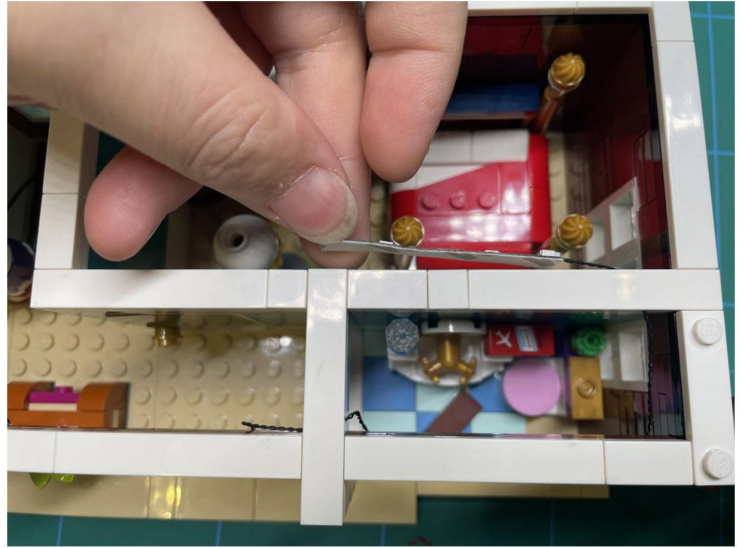

# Led Light Installation Guide

## LEGO 21330 Ideas Home Alone

The following steps are the remote control version installation instructions