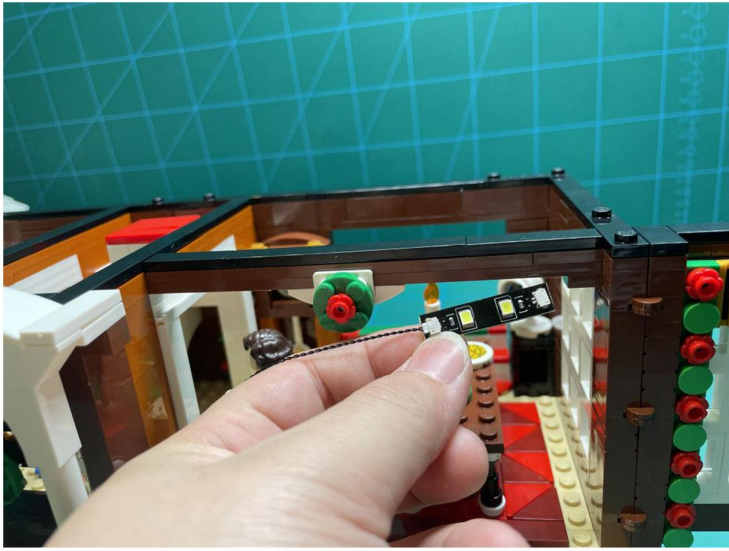

# Led Light Installation Guide

## LEGO 21330 Ideas Home Alone

The following steps are the remote control version installation instructions