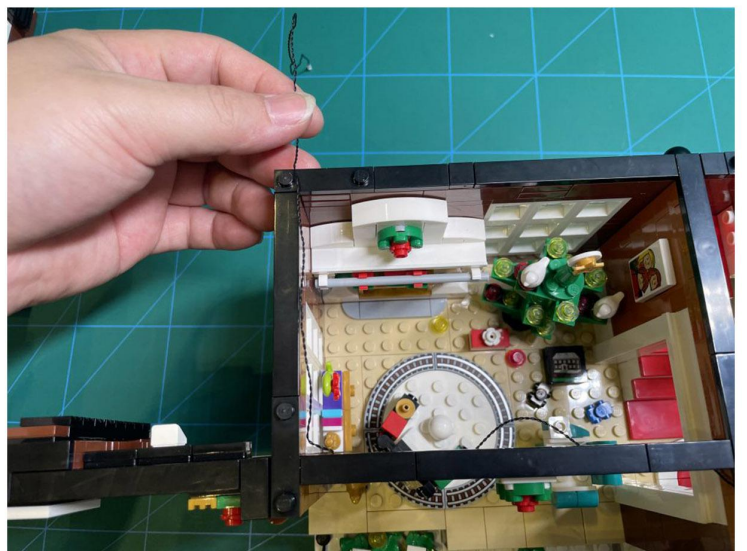

# Led Light Installation Guide

## LEGO 21330 Ideas Home Alone

The following steps are the remote control version installation instructions