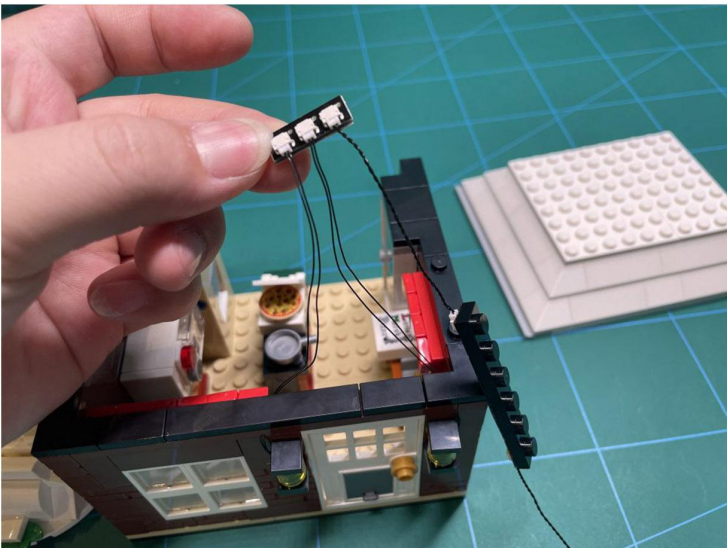

# Led Light Installation Guide

## LEGO 21330 Ideas Home Alone

The following steps are the remote control version installation instructions