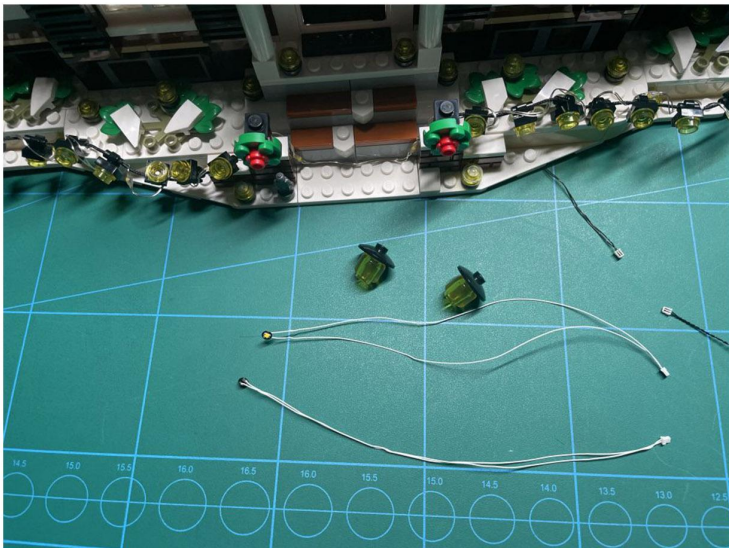

## LEGO 21330 Ideas Home Alone

The following steps are the remote control version installation instructions