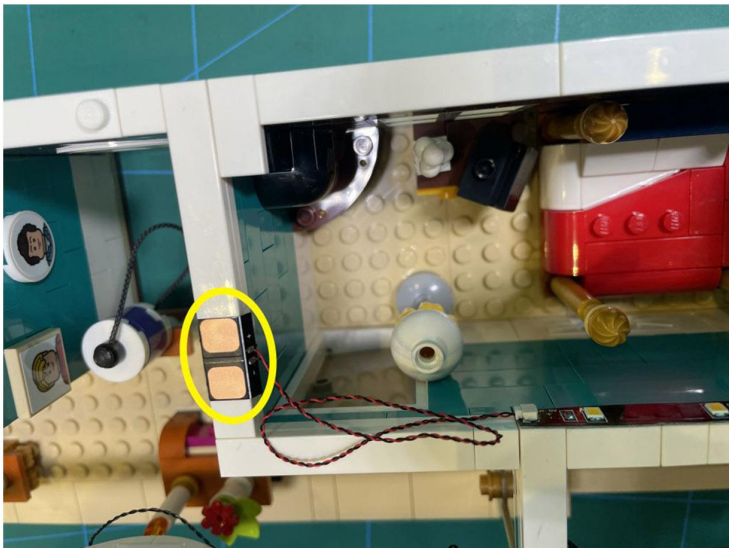

# Led Light Installation Guide

## LEGO 21330 Ideas Home Alone

The following steps are the remote control version installation instructions